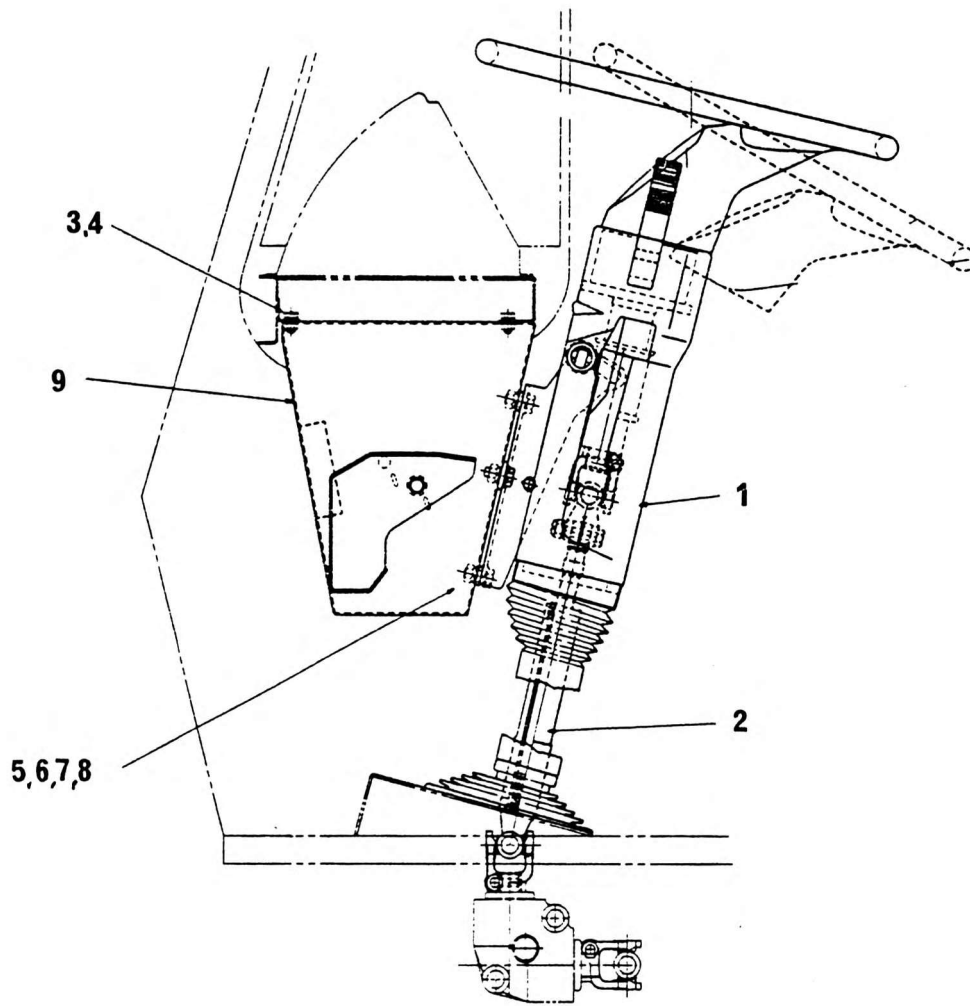

STEERING COLUMN ASSEMBLY

NO.	PART NO	QTY.	DESCRIPTION	NO.	PART NO	QTY.	DESCRIPTION
1 +	7-326-990035	1	Steering Column (Adjustable)				
2	7-810-990184	1	Shaft Relay				
3	7-126-171053	4	Hex Screw 8mm Dia 16mm Long				
4	7-951-170210	4	Spring Washer M8				
5	7-126-191253	4	Screw Hx Hd M10 x 25mm Lg				
6	7-951-190014	4	Washer Flat M10				
7	7-951-190210	4	Washer Spring M10				
8	7-661-190003	4	Hex Nut M10				
9	6-184-992642	1	Bracket				